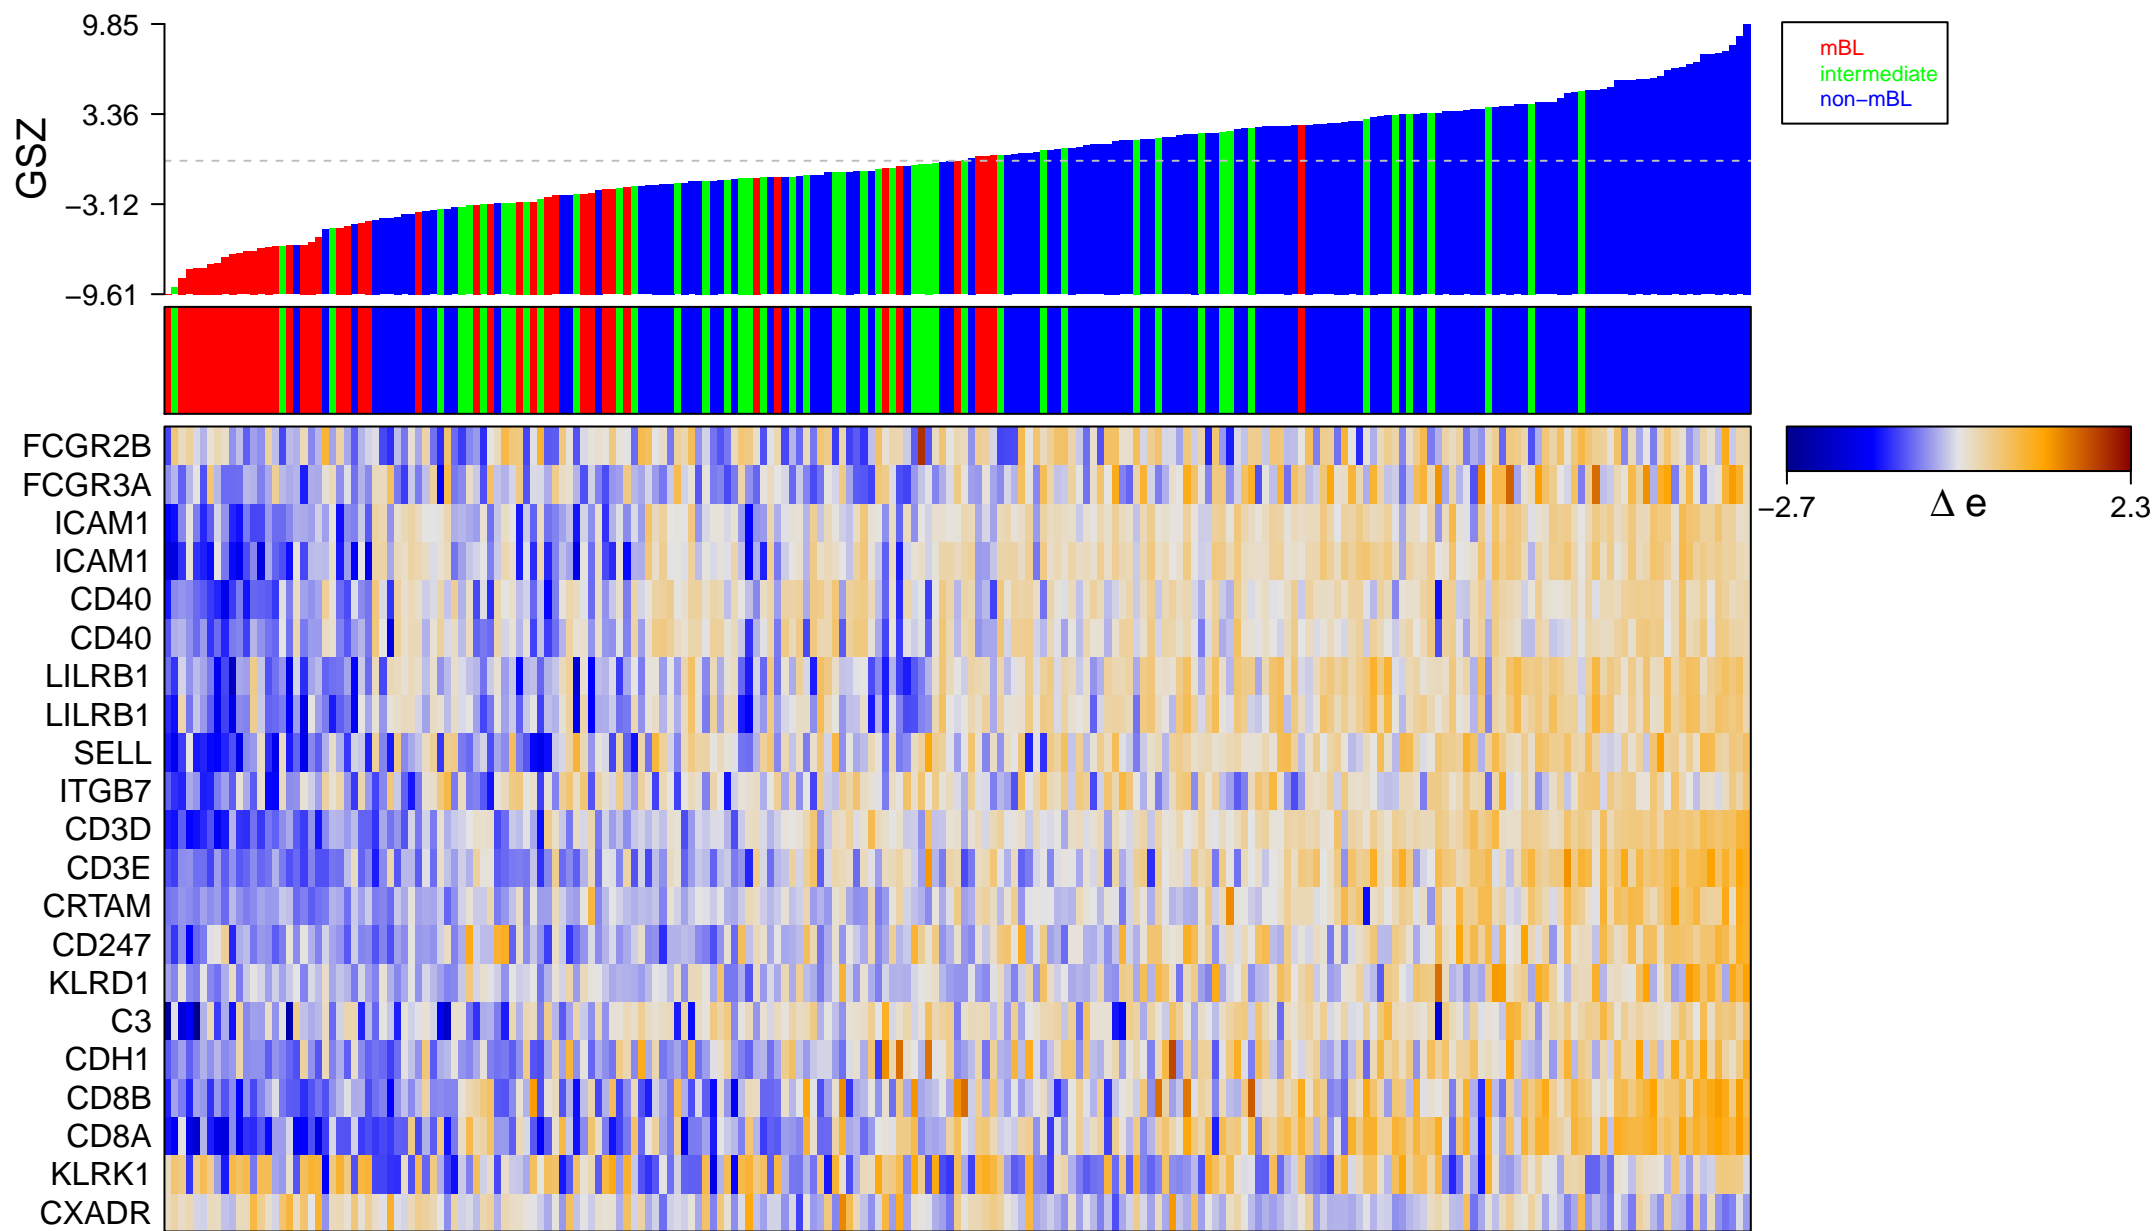

# ME\_IMMUNOREGULATORY\_INTERACTIONS\_BETWEEN\_A\_LYMPHOID\_AND\_A\_NON\_LYMPHOID\_CELL

# REGULATORY\_INTERACTIONS\_BETWEEN\_A\_LYMPHOID\_AND\_A\_NON\_LYMPHOID\_CELL

CTOME\_IMMUNOREGULATORY\_INTERACTIONS\_BETWEEN\_A\_LYMPHOID\_AND\_A\_NON\_LYMPHOID